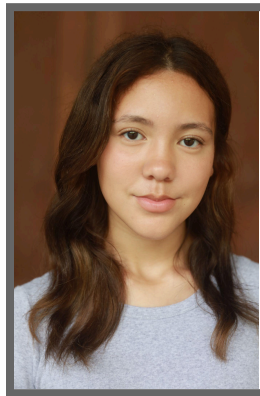

Selah Ever

Non-Union

Kathy Muller Talent and Modeling Agency

Contact: (808) 351 8672

Email: selahevermcginnis@gmail.com

Physical Attributes

Height: 5'6

Weight: 135 lbs

Eye Color: Dark Brown

Hair Color: Brown

Special Skills

Art, Drawing, Painting, Pottery, Soccer, Volleyball, Gymnastics, Lacrosse, Archery, Swimming, Photoshop, Skating, Boxing, Bicycling, Running/Track, Cooking/Baking.

Theater

Mother Goosed
Beauty and the Beast

Humpty Dumpty
Chip

West Arundel Creative Arts
West Arundel Creative Arts

Training

Diamond Head Theater Teen Improv Lessons
Diamond Head Theater Children's Monologue Lessons
Diamond Head Theater Children's Ensemble Acting
Diamond Head Theater Two Person Scenes Lessons